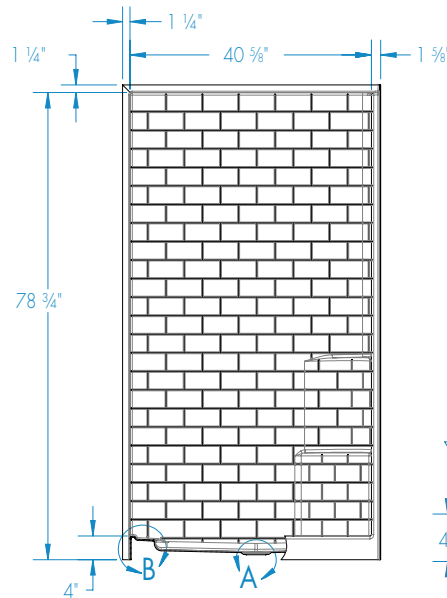

14242STNS – EVERYDAY SHOWERS

42 x 42 x 78 ¾ inches

FEATURES

- Shower stall
- Subway tile finish
- Corner design
- Molded toiletry shelves
- Slip-resistant textured bottom
- Center drain
- AcrylX™ applied acrylic surface
- West zone only
- Lifetime limited warranty

COLOR OPTIONS

Stock	Upgraded	Premium
White	Almond Linen/Biscuit Bone	Black Mexican Sand Sand Bar Sterling Silver

14242STNS

42 x 42 x 78 ¾ inches

FEATURES Dimensional Tolerance $\pm \frac{3}{8}$ ". Dimensions needed for site preparation should be measured from the unit. Aquatic assumes no responsibility for preparatory work.

Model #	Material	Wall Finish	Pieces	Drain	Seat	Net Wt. lbs.	Pkg. Wt. lbs.
Shower #14242STNS	AcrylX™	Smooth Tile	1	Center	1 seat	114	119

DIMENSIONS

Specifications	inches
Width: Overall / Net	43 ¼ / 42
Depth: Overall / Net	43 ¼ / 42
Height: Overall / Net	79 7/8 / 78 5/8
Enclosure Opening	37 x 37
Skirt Height	4
Drain Rough-In (from Back Wall)	21
Drain Rough-In (from Side Wall)	21
Drain: Diameter / Clearance	3 ¼ / 3/4

FRAMING DIMENSIONS inches

Type	D Depth	W Width	H Height	A	B	C
Alcove	43 ¼	43 ¼	-	Box Out	21	21