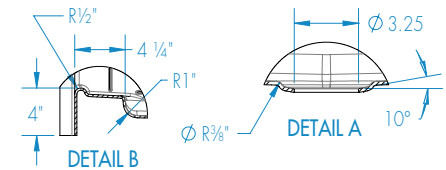

14242STNS – EVERYDAY SHOWERS

42 x 42 x 78 ¾ inches

FEATURES

- Shower stall
- Subway tile finish
- Corner design
- Molded toiletry shelves
- Slip-resistant textured bottom
- Center drain
- AcrylX™ applied acrylic surface
- West zone only
- Lifetime limited warranty

COLOR OPTIONS

Stock	Upgraded	Premium
White	Almond Linen/Biscuit Bone	Black Mexican Sand Sand Bar Sterling Silver

14242STNS

42 x 42 x 78 ¾ inches

FEATURES Dimensional Tolerance $\pm \frac{3}{8}$ ". Dimensions needed for site preparation should be measured from the unit. Aquatic assumes no responsibility for preparatory work.

Model #	Material	Wall Finish	Pieces	Drain	Seat	Net Wt. lbs.	Pkg. Wt. lbs.
Shower #14242STNS	AcrylX™	Smooth Tile	1	Center	1 seat	114	119

DIMENSIONS

Specifications	inches
Width: Overall / Net	43 ¼ / 42
Depth: Overall / Net	43 ¼ / 42
Height: Overall / Net	79 7/8 / 78 5/8
Enclosure Opening	37 x 37
Skirt Height	4
Drain Rough-In (from Back Wall)	21
Drain Rough-In (from Side Wall)	21
Drain: Diameter / Clearance	3 ¼ / 3/4

FRAMING DIMENSIONS inches

Type	D Depth	W Width	H Height	A	B	C
Alcove	43 ¼	43 ¼	-	Box Out	21	21