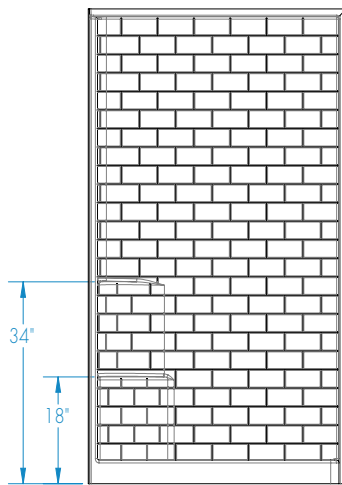

14242STNS – EVERYDAY SHOWERS

42 x 42 x 78 ¾ inches

FEATURES

- Shower stall
- Subway tile finish
- Corner design
- Molded toiletry shelves
- Slip-resistant textured bottom
- Center drain
- AcrylX™ applied acrylic surface
- West zone only
- Lifetime limited warranty

COLOR OPTIONS

Stock	Upgraded	Premium
White	Almond Linen/Biscuit Bone	Black Mexican Sand Sand Bar Sterling Silver

14242STNS

42 x 42 x 78 ¾ inches

FEATURES Dimensional Tolerance $\pm \frac{3}{8}$ ". Dimensions needed for site preparation should be measured from the unit. Aquatic assumes no responsibility for preparatory work.

Model #	Material	Wall Finish	Pieces	Drain	Seat	Net Wt. lbs.	Pkg. Wt. lbs.
Shower #14242STNS	AcrylX™	Smooth Tile	1	Center	1 seat	114	119

DIMENSIONS

Specifications	inches
Width: Overall / Net	43 ¼ / 42
Depth: Overall / Net	43 ¼ / 42
Height: Overall / Net	79 7/8 / 78 5/8
Enclosure Opening	37 x 37
Skirt Height	4
Drain Rough-In (from Back Wall)	21
Drain Rough-In (from Side Wall)	21
Drain: Diameter / Clearance	3 ¼ / 3/4

FRAMING DIMENSIONS inches

Type	D Depth	W Width	H Height	A	B	C
Alcove	43 ¼	43 ¼	-	Box Out	21	21