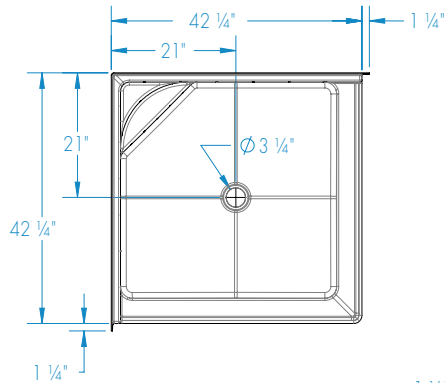

14242STNS – EVERYDAY SHOWERS

42 x 42 x 78 ¾ inches

FEATURES

- Shower stall
- Subway tile finish
- Corner design
- Molded toiletry shelves
- Slip-resistant textured bottom
- Center drain
- AcrylX™ applied acrylic surface
- West zone only
- Lifetime limited warranty

COLOR OPTIONS

Stock	Upgraded	Premium
White	Almond Linen/Biscuit Bone	Black Mexican Sand Sand Bar Sterling Silver

14242STNS

42 x 42 x 78 ¾ inches

FEATURES Dimensional Tolerance $\pm \frac{3}{8}$ ". Dimensions needed for site preparation should be measured from the unit. Aquatic assumes no responsibility for preparatory work.

Model #	Material	Wall Finish	Pieces	Drain	Seat	Net Wt. lbs.	Pkg. Wt. lbs.
Shower #14242STNS	AcrylX™	Smooth Tile	1	Center	1 seat	114	119

DIMENSIONS

Specifications	inches
Width: Overall / Net	43 ¼ / 42
Depth: Overall / Net	43 ¼ / 42
Height: Overall / Net	79 7/8 / 78 5/8
Enclosure Opening	37 x 37
Skirt Height	4
Drain Rough-In (from Back Wall)	21
Drain Rough-In (from Side Wall)	21
Drain: Diameter / Clearance	3 ¼ / 3/4

FRAMING DIMENSIONS inches

Type	D Depth	W Width	H Height	A	B	C
Alcove	43 ¼	43 ¼	-	Box Out	21	21