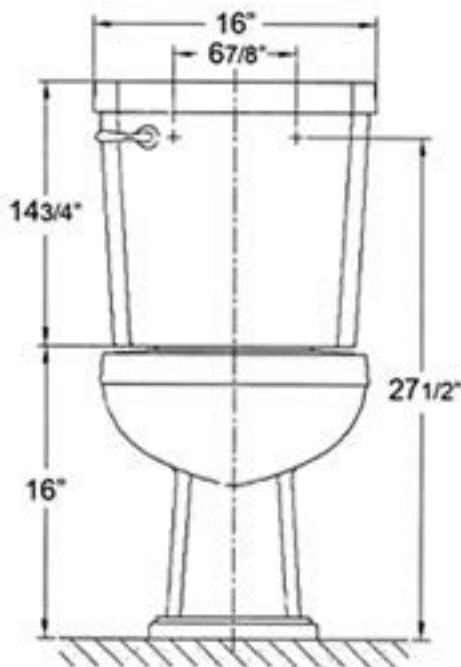

ATLANTIS PORCELAIN ART

AP-3001 Arena I Comfort height round front toilet

Simple & Elegant...

AP-3001

TOP VIEW

FRONT VIEW

SIDE VIEW

Important: These measurements are subject to change or cancellation.
No responsibility will be assumed for use of superseded or voided pages.