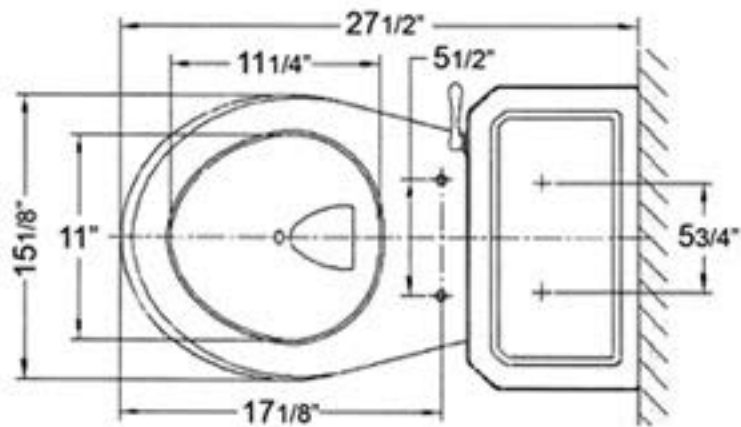

ATLANTIS PORCELAIN ART

AP-3001 Arena I Comfort height round front toilet

Simple & Elegant...

AP-3001

TOP VIEW

FRONT VIEW

SIDE VIEW

Important: These measurements are subject to change or cancellation.
No responsibility will be assumed for use of superseded or voided pages.