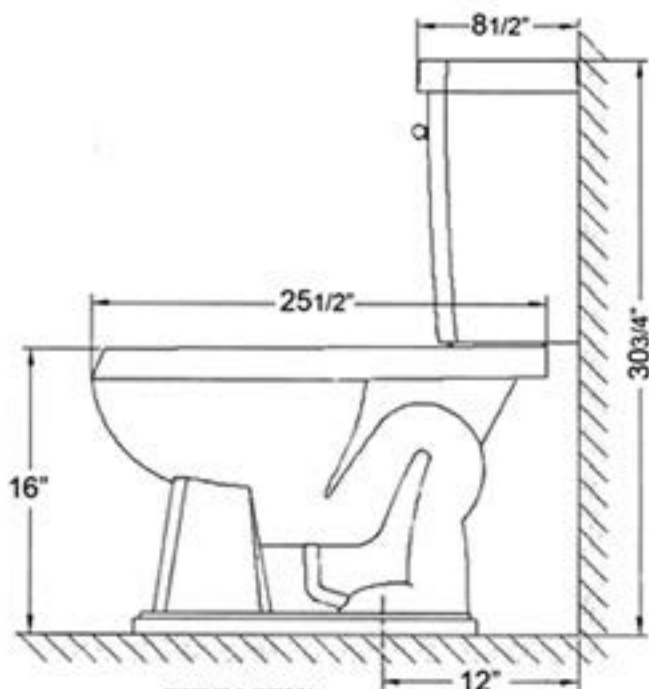

ATLANTIS PORCELAIN ART

AP-3001 Arena I Comfort height round front toilet

Simple & Elegant...

AP-3001

TOP VIEW

FRONT VIEW

SIDE VIEW

Important: These measurements are subject to change or cancellation.
No responsibility will be assumed for use of superseded or voided pages.