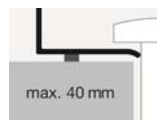

A³form

Technical data sheet

Sit-on basins

AB.ME750

Article number: 3213000000

Design partner: sieger design

Features

Description	AB.ME750
Article number	3213000000
Standard colour	White
Special surfaces	White easy-clean (XXXX XXX 400) White antibacterial (XXXX XXX 401)
Construction	without faucet hole, without overflow
Special versions	special- or matt colour
Dimensions	29 1/2 x 14 3/4" x 4 1/2"
Material	Glazed steel
Net weight	27.34 lbs
Installation	for installation on counter tops
Accessoires	Bottle trap SI.2, Bottle trap SI.3
Faucet information	Optimum point of impact approx. 3 1/2 – 5 3/8" from rear edge of basin.

Faucets with a vertical outlet and an aerator provide the optimum flow of water onto the surface below (angle of impact: 90°).

Text for invitation to tender

Sit-on basin, rectangular, 29 1/2 x 14 3/4", height 4 1/2", glazed, without faucet hole and overflow, including chrome-plated drain valve, installation kit and black spacer frame