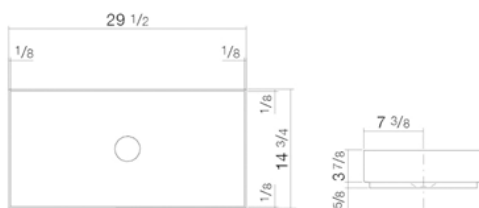

A³form

Technical data sheet

Sit-on basins

AB.ME750

Article number: 3213000000

Design partner: sieger design

Features

Description	AB.ME750
Article number	3213000000
Standard colour	White
Special surfaces	White easy-clean (XXXX XXX 400) White antibacterial (XXXX XXX 401)
Construction	without faucet hole, without overflow
Special versions	special- or matt colour
Dimensions	29 1/2 x 14 3/4" x 4 1/2"
Material	Glazed steel
Net weight	27.34 lbs
Installation	for installation on counter tops
Accessoires	Bottle trap SI.2, Bottle trap SI.3
Faucet information	Optimum point of impact approx. 3 1/2 – 5 3/8" from rear edge of basin.

Faucets with a vertical outlet and an aerator provide the optimum flow of water onto the surface below (angle of impact: 90°).

Text for invitation to tender

Sit-on basin, rectangular, 29 1/2 x 14 3/4", height 4 1/2", glazed, without faucet hole and overflow, including chrome-plated drain valve, installation kit and black spacer frame