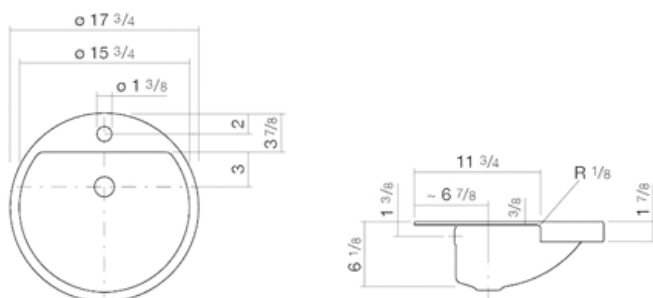

A³form

Technical data sheet

Semi-recessed basins

HB.S450H

Article number: 2900000000

Design partner: sieger design

Features

Description	HB.S450H
Article number	2900000000
Standard colour	White
Special surfaces	White easy-clean (XXXX XXX 400) White antibacterial (XXXX XXX 401)
Construction	with faucet hole, with overflow
Special versions	without faucet hole, without overflow, 3 drill holes, drill hole for lotion dispenser, special- or matt colour
Dimensions	17 3/4" ø
Material	Glazed steel
Net weight	7.28 lbs
Installation	for installation in counter tops
Accessoires	Bottle trap SI.2, Bottle trap SI.3, Angle valve cover EV.3, Drain valve VT.1, Lotion dispenser LS.1
Faucet information	Optimum point of impact approx. 6 3/4" – 8 1/4" from centre of faucet hole.

Faucets with a vertical outlet and an aerator provide the optimum flow of water onto the surface below (angle of impact: 90°).

Text for invitation to tender

Semi-recessed basin, round, 17 3/4" ø, glazed inside and outside, for installation in a counter top, with faucet hole and overflow, including installation kit and overflow set