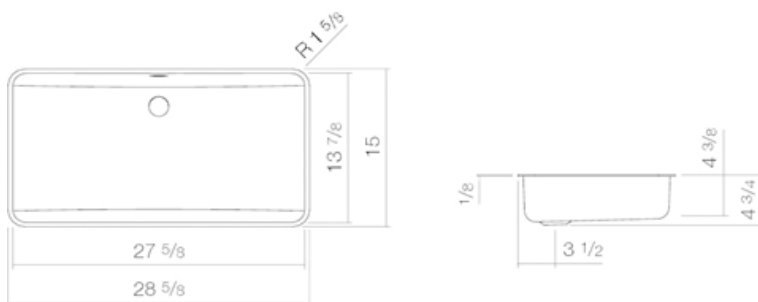

#### Features

Description	UB.R800
Article number	2251700000
Standard colour	White
Special surfaces	White easy-clean (XXXX XXX 400) White antibacterial (XXXX XXX 401)
Construction	without faucet hole, with overflow
Special versions	without overflow, special- or matt colour
Dimensions	27 5/8 x 13 7/8"
Material	Glazed steel
Net weight	16.53 lbs
Installation	for installation from below
Accessoires	Bottle trap SI.2, Bottle trap SI.3, Drain valve VT.1
Faucet information	Optimum point of impact approx. 5 3/4 – 7 7/8" from rear edge of basin.

#### Text for invitation to tender

Undermount basin, rectangular, basin 27 5/8 x 13 7/8", depth 4 3/8", glazed inside and outside, without faucet hole, with overflow, including installation kit and overflow set