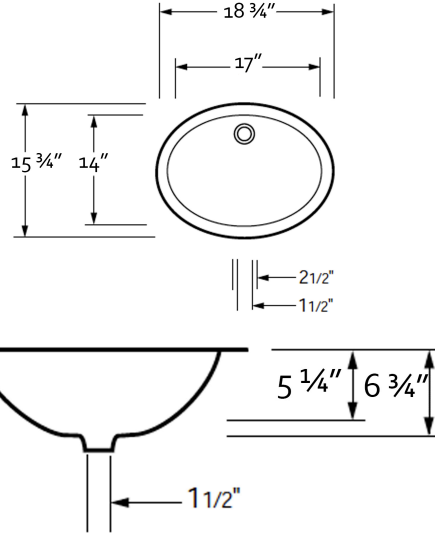

**SPECIFICATIONS**

**PRODUCT SHEET**

**B1417  
SCULPTURED METALS**

**Patterns Available:**

- Plain
- Melon
- Garland
- Hammertone
- Riatta

**Dimensions:**

Inside: 14" x 17" x 5 1/2"  
Outside: 15 3/4" x 18 3/4" x 7"

**OPTIONS**

	Yes	No
Self-Rimming		STANDARD
Under Counter	X	
Special Rim	X	
Euro Edge	X	
3 1/2" Kitchen Drain		X
1 1/2" w/ Overflow		STANDARD
Drain		
2 1/2" Jr. Basket	X	
Strainer		
Specify Faucet Drilling		X