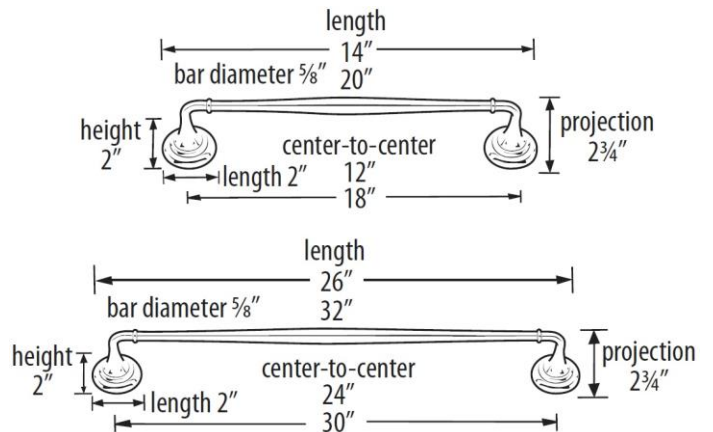

SPECIFICATIONS

**CHARLIE'S COLLECTION
TOWEL BAR**

FEATURES

- Transitional styling
- Multiple finishes
- Concealed installation

WARRANTY

Limited lifetime

FINISHES

- Polished Brass (PB)
- Polished Brass/Non-lacquered (PB/NL)
- Polished Chrome (PC)
- Barcelona (BARC)
- Bronze (BRZ)
- Chocolate Bronze (CHBRZ)
- Polished Nickel (PN)
- Satin Brass (SB)
- Satin Nickel (SN)

MATERIAL

Brass

Item#

- A6720-12**
- A6720-18**
- A6720-24**
- A6720-30**

NOTE: Dimensions and specifications are subject to change without notice.