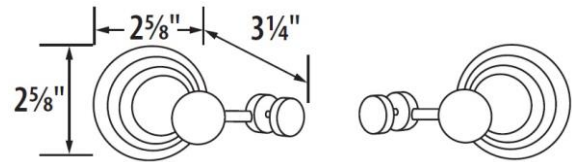

**SPECIFICATIONS**

**ADJUSTABLE MIRROR BRACKETS  
EMBASSY**

**FEATURES**

Traditional styling  
Multiple finishes  
Concealed installation

**WARRANTY**

Limited lifetime

**FINISHES**

Polished Brass/Non-lacquered (PB/NL)  
Polished Chrome (PC)  
Bronze (BRZ)  
Polished Nickel (PN)  
Satin Nickel (SN)

**MATERIAL**

Brass

**Item#**

**A9091**

NOTE: Dimensions and specifications are subject to change without notice.