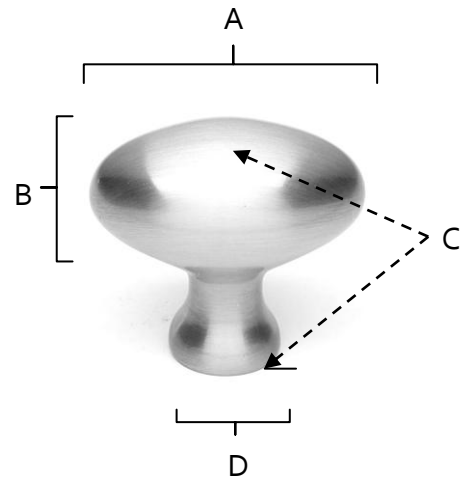

SPECIFICATIONS

**CONTEMPORARY
KNOBS**

FEATURES

- Modern styling
- Multiple finishes
- Concealed installation

WARRANTY

Limited lifetime

FINISHES

- Antique English (AE)
- Antique English Matte (AEM)
- Barcelona (BARC)
- Bronze (BRZ)
- Chocolate Bronze (CHBRZ)
- Matte Black (MB)
- Polished Antique (PA)
- Polished Brass (PB)
- Polished Chrome (PC)
- Polished Nickel (PN)
- Satin Nickel (SN)

MATERIAL

Brass

Item#	A	B	C	D
A827-14	1 1/4"	3/4"	1 1/4"	1/2"
A827-35	1 3/8"	7/8"	1 1/4"	9/16"

KEY:

- A - Length
- B - Width
- C - Projection
- D - Mount Length and Width

NOTE: Dimensions and specifications are subject to change without notice.