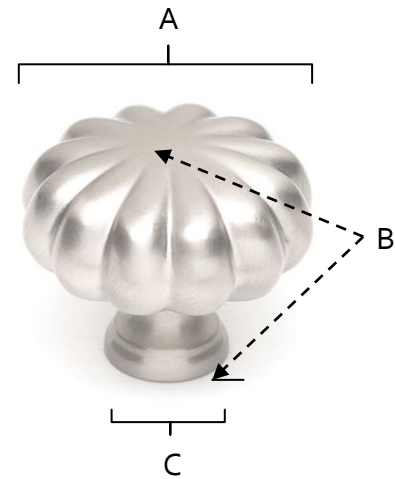

**SPECIFICATIONS**

**TRADITIONAL  
KNOBS**

**FEATURES**

- Traditional styling
- Multiple finishes
- Concealed installation

**WARRANTY**

Limited lifetime

**FINISHES**

- Polished Brass (PB)
- Polished Chrome (PC)
- Antique English (AE)
- Antique English Matte (AEM)
- Antique Pewter (AP)
- Barcelona (BARC)
- Bronze (BRZ)
- Chocolate Bronze (CHBRZ)
- Matte Black (MB)
- Polished Antique (PA)
- Polished Nickel (PN)
- Satin Nickel (SN)

**MATERIAL**

Brass

Item#	A	B	C
<b>A819-1</b>	1 1/4"	1"	9/16"
<b>A819-35</b>	1 1/2"	1 1/4"	9/16"

**KEY:**

- A - Length and Width
- B - Projection
- C - Mount Length and Width

NOTE: Dimensions and specifications are subject to change without notice.