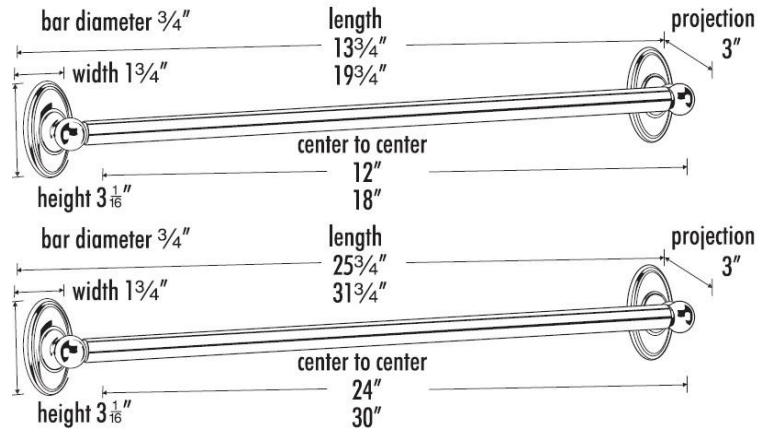

SPECIFICATIONS

**CLASSIC TRADITIONAL
TOWEL BAR**

FEATURES

- Traditional styling
- Multiple finishes
- Concealed installation

WARRANTY

Limited lifetime

FINISHES

- Polished Brass (PB)
- Polished Brass/Non-lacquered (PB/NL)
- Polished Chrome (PC)
- Antique English (AE)
- Antique English Matte (AEM)
- Barcelona (BARC)
- Bronze (BRZ)
- Chocolate Bronze (CHBRZ)
- Polished Antique (PA)
- Polished Nickel (PN)
- Satin Nickel (SN)

MATERIAL

Brass

Item#

- A8020-12**
- A8020-18**
- A8020-24**
- A8020-30**

NOTE: Dimensions and specifications are subject to change without notice.