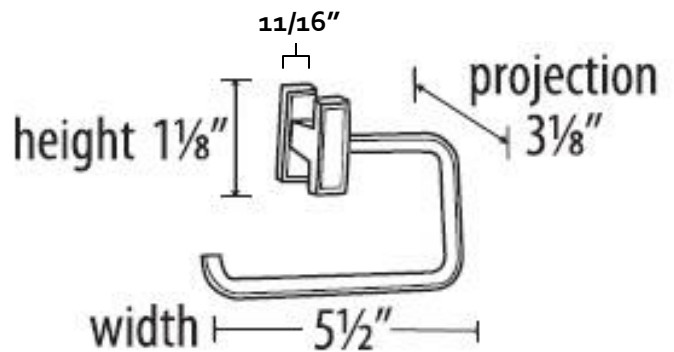

**SPECIFICATIONS**

**ARCH**

**SINGLE POST TISSUE HOLDER**

**FEATURES**

- Modern styling
- Multiple finishes
- Concealed installation

**WARRANTY**

Limited lifetime

**FINISHES**

- Polished Brass/Non-lacquered (PB/NL)
- Polished Chrome (PC)
- Polished Nickel (PN)
- Satin Nickel (SN)

**MATERIAL**

Brass

**Item#**

**A7566**

NOTE: Dimensions and specifications are subject to change without notice.