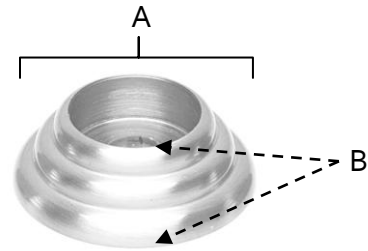

SPECIFICATIONS

**TRADITIONAL
ROSETTES**

FEATURES

- Traditional styling
- Multiple finishes
- Concealed installation

WARRANTY

Limited lifetime

FINISHES

- Antique English (AE)
- Antique English Matte (AEM)
- Barcelona (BARC)
- Bronze (BRZ)
- Chocolate Bronze (CHBRZ)
- Matte Black (MB)
- Polished Antique (PA)
- Polished Brass (PB)
- Polished Chrome (PC)
- Polished Nickel (PN)
- Satin Nickel (SN)

MATERIAL

Brass

Item#	A	B
A722 (for A702-3, A702-35 & A702-4)	5/8"	1/4"
A723 (for A702-6)	7/8"	3/8"
D111 (for D110-AP)	1 1/2"	5/8"
D117 (for D110-18)	1 3/4"	5/8"

KEY:

- A - Length and Width
- B - Projection