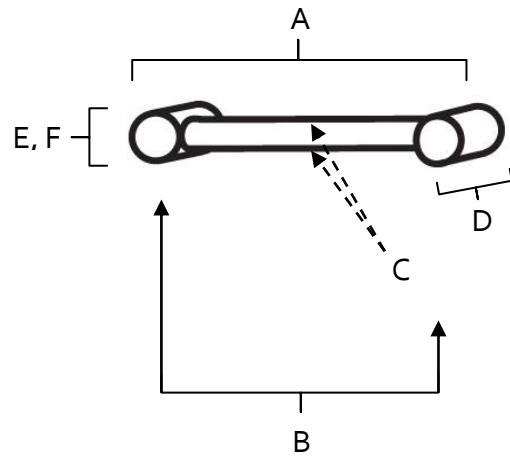

**SPECIFICATIONS**

**CONTEMPORARY I  
PULLS**

**FEATURES**

- Modern styling
- Multiple finishes
- Concealed installation

**WARRANTY**

Limited lifetime

**FINISHES**

- Bronze (BRZ)
- Matte Black (MB)
- Polished Chrome (PC)
- Polished Nickel (PN)
- Satin Brass (SB)
- Satin Nickel (SN)

**MATERIAL**

Brass

Item#	A	B	C	D	E (L)	F (W)
A715-3	3 5/8"	3"	3/8"	1 3/16"	5/8"	5/8"
A715-35	4 1/8"	3 1/2"	3/8"	1 3/16"	5/8"	5/8"
A715-4	4 5/8"	4"	3/8"	1 3/16"	5/8"	5/8"
A715-6	6 5/8"	6"	3/8"	1 3/4"	5/8"	5/8"

**KEY:**

- A - Overall Length
- B - Center to Center
- C - Handle Width
- D - Projection
- E - Mount Length
- F - Mount Width

NOTE: Dimensions and specifications are subject to change without notice.