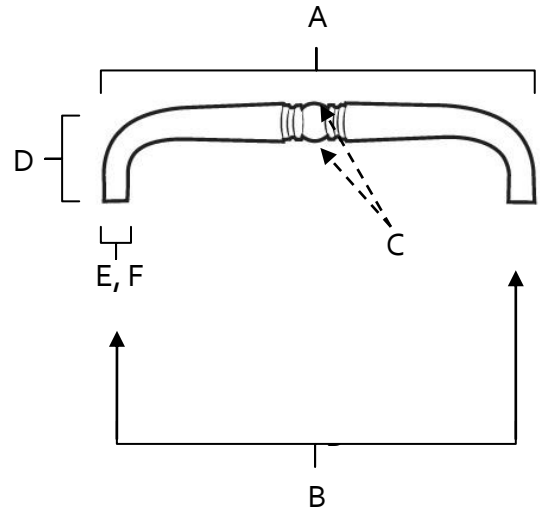

**SPECIFICATIONS**

**TRADITIONAL  
PULLS**

**FEATURES**

- Traditional styling
- Multiple finishes
- Concealed installation

**WARRANTY**

Limited lifetime

**FINISHES**

- Antique English (AE)
- Antique English Matte (AEM)
- Barcelona (BARC)
- Bronze (BRZ)
- Chocolate Bronze (CHBRZ)
- Matte Black (MB)
- Polished Antique (PA)
- Polished Brass (PB)
- Polished Chrome (PC)
- Polished Nickel (PN)
- Satin Nickel (SN)

**MATERIAL**

Brass

Item#	A	B	C	D	E (L)	F (W)
A702-3	3 3/8"	3"	3/8"	1 1/8"	3/8"	3/8"
A702-35	3 7/8"	3 1/2"	3/8"	1 1/8"	3/8"	3/8"
A702-4	4 1/4"	4"	3/8"	1 1/4"	3/8"	3/8"
A702-6	6 1/2"	6"	5/8"	1 1/4"	15/32"	15/32"

**KEY:**

- A - Overall Length
- B - Center to Center
- C - Handle Width
- D - Projection
- E - Mount Length
- F - Mount Width

NOTE: Dimensions and specifications are subject to change without notice.