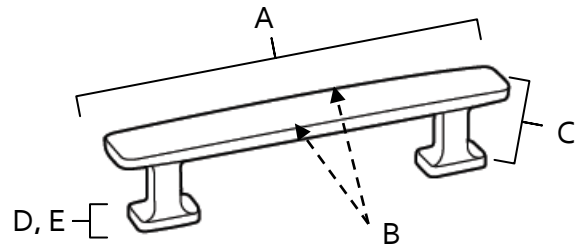

SPECIFICATIONS

Cloud
6" Pull

FEATURES

Modern styling
Multiple finishes
Concealed installation

WARRANTY

Limited lifetime

FINISHES

Polished Chrome (PC)
Polished Brass (PB)
Bronze (BRZ)
Chocolate Bronze (CHBRZ)
Pewter (PEW)
Polished Nickel (PN)
Satin Nickel (SN)

MATERIAL

Brass

Item#	A	B	C	D	E(L)	F (W)
A252-3	4 1/4"	5/8"	3"	1 1/8"	3/4"	1/2"
A252-35	4 3/4"	5/8"	3 1/2"	1 1/8"	3/4"	1/2"
A252-4	5 1/4"	5/8"	4"	1 1/8"	3/4"	1/2"
A252-6	7 1/4"	5/8"	6"	1 1/8"	3/4"	1/2"

KEY:

- A - Overall Length
- B - Handle Width
- C - Center to Center
- D - Projection
- E - Mount Length
- F - Mount Width

NOTE: Dimensions and specifications are subject to change without notice.

T 818.882.6028 F 818.700.1540 www.alnoinc.com